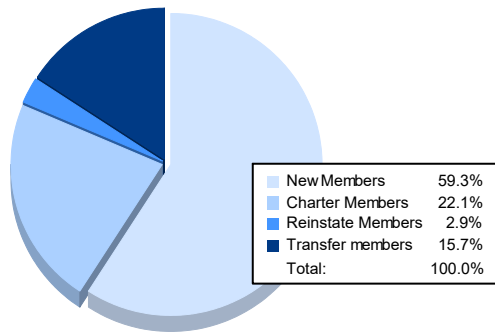

Year	New Clubs	Dropped Clubs	Gain/ Loss Clubs	New Members	Charter Members	Reinstate Members	Transfer Members	Total Member Added	Total Members Dropped	Gain/ Loss Members
2016-2017	1	3	-2	123	22	7	7	159	133	26
2017-2018	0	1	-1	109	4	3	21	137	191	-54
2018-2019	1	2	-1	82	24	8	5	119	146	-27
2019-2020	0	0	0	55	1	5	13	74	125	-51
2020-2021	2	1	1	102	38	5	27	172	115	57
<b>Average</b>	<b>1</b>	<b>1</b>	<b>-1</b>	<b>94</b>	<b>18</b>	<b>6</b>	<b>15</b>	<b>132</b>	<b>142</b>	<b>-10</b>

### Membership Composition June 2021 Cumulative

### Gender Composition June 2021 Cumulative