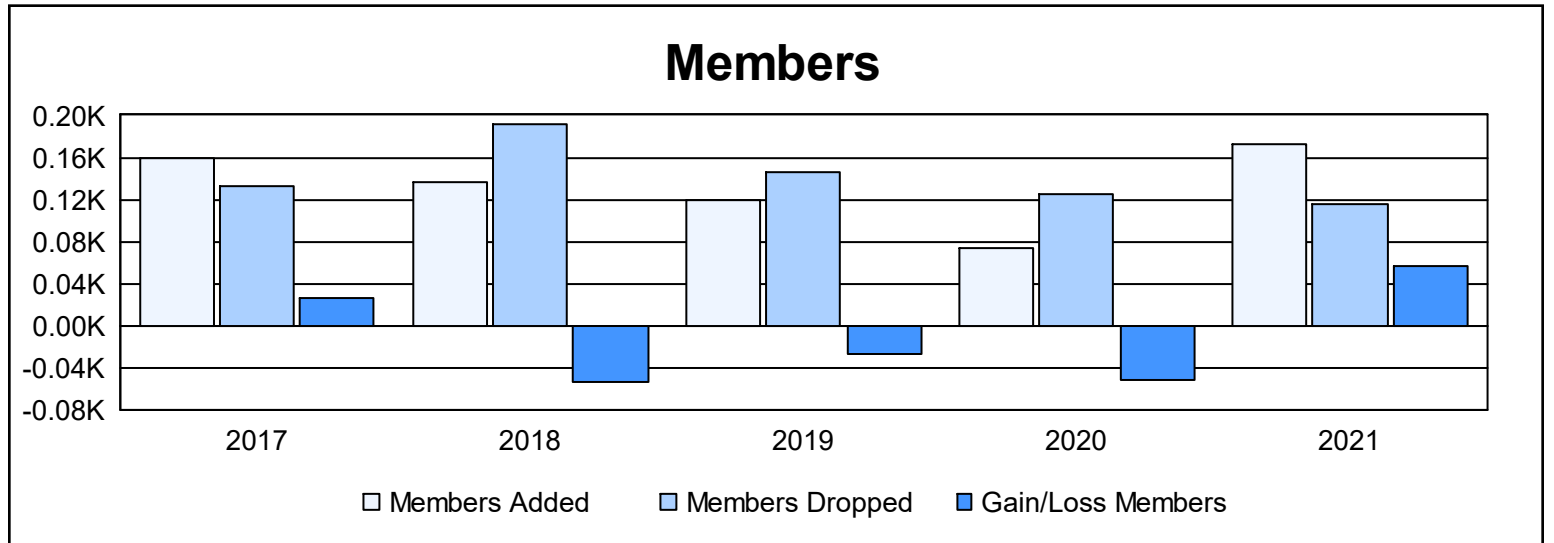

Year	New Clubs	Dropped Clubs	Gain/ Loss Clubs	New Members	Charter Members	Reinstate Members	Transfer Members	Total Member Added	Total Members Dropped	Gain/ Loss Members
2016-2017	1	3	-2	123	22	7	7	159	133	26
2017-2018	0	1	-1	109	4	3	21	137	191	-54
2018-2019	1	2	-1	82	24	8	5	119	146	-27
2019-2020	0	0	0	55	1	5	13	74	125	-51
2020-2021	2	1	1	102	38	5	27	172	115	57
<b>Average</b>	<b>1</b>	<b>1</b>	<b>-1</b>	<b>94</b>	<b>18</b>	<b>6</b>	<b>15</b>	<b>132</b>	<b>142</b>	<b>-10</b>

### Membership Composition June 2021 Cumulative