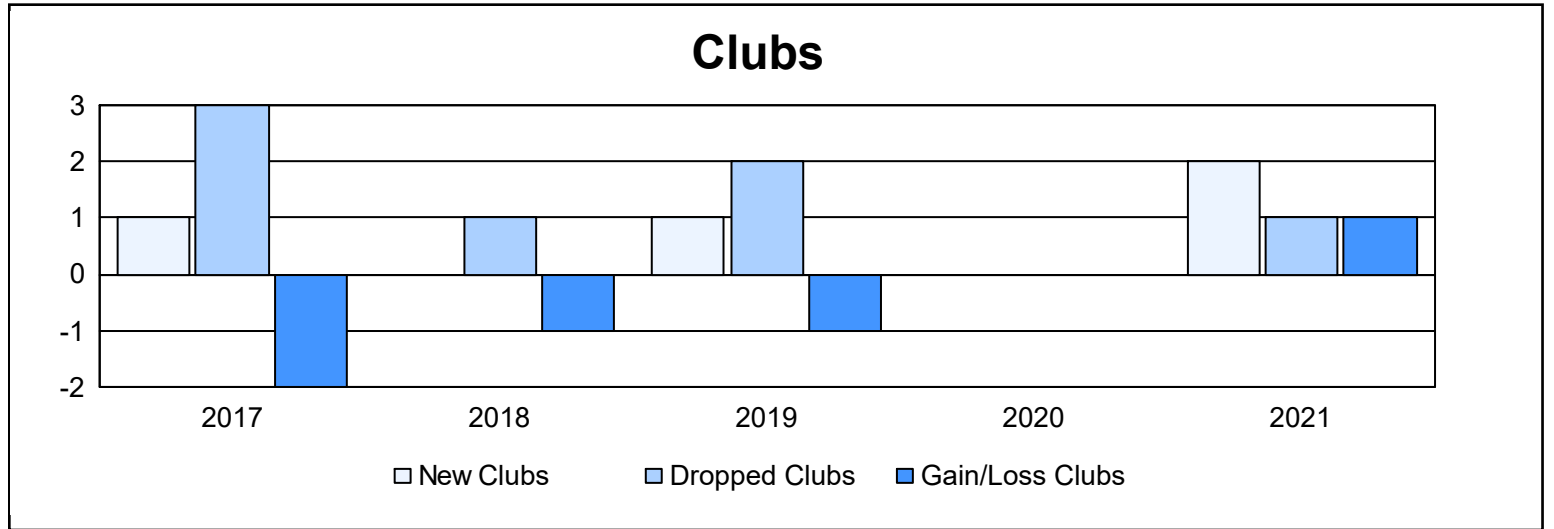

Year	New Clubs	Dropped Clubs	Gain/ Loss Clubs	New Members	Charter Members	Reinstate Members	Transfer Members	Total Member Added	Total Members Dropped	Gain/ Loss Members
2016-2017	1	3	-2	123	22	7	7	159	133	26
2017-2018	0	1	-1	109	4	3	21	137	191	-54
2018-2019	1	2	-1	82	24	8	5	119	146	-27
2019-2020	0	0	0	55	1	5	13	74	125	-51
2020-2021	2	1	1	102	38	5	27	172	115	57
<b>Average</b>	<b>1</b>	<b>1</b>	<b>-1</b>	<b>94</b>	<b>18</b>	<b>6</b>	<b>15</b>	<b>132</b>	<b>142</b>	<b>-10</b>

### Membership Composition June 2021 Cumulative